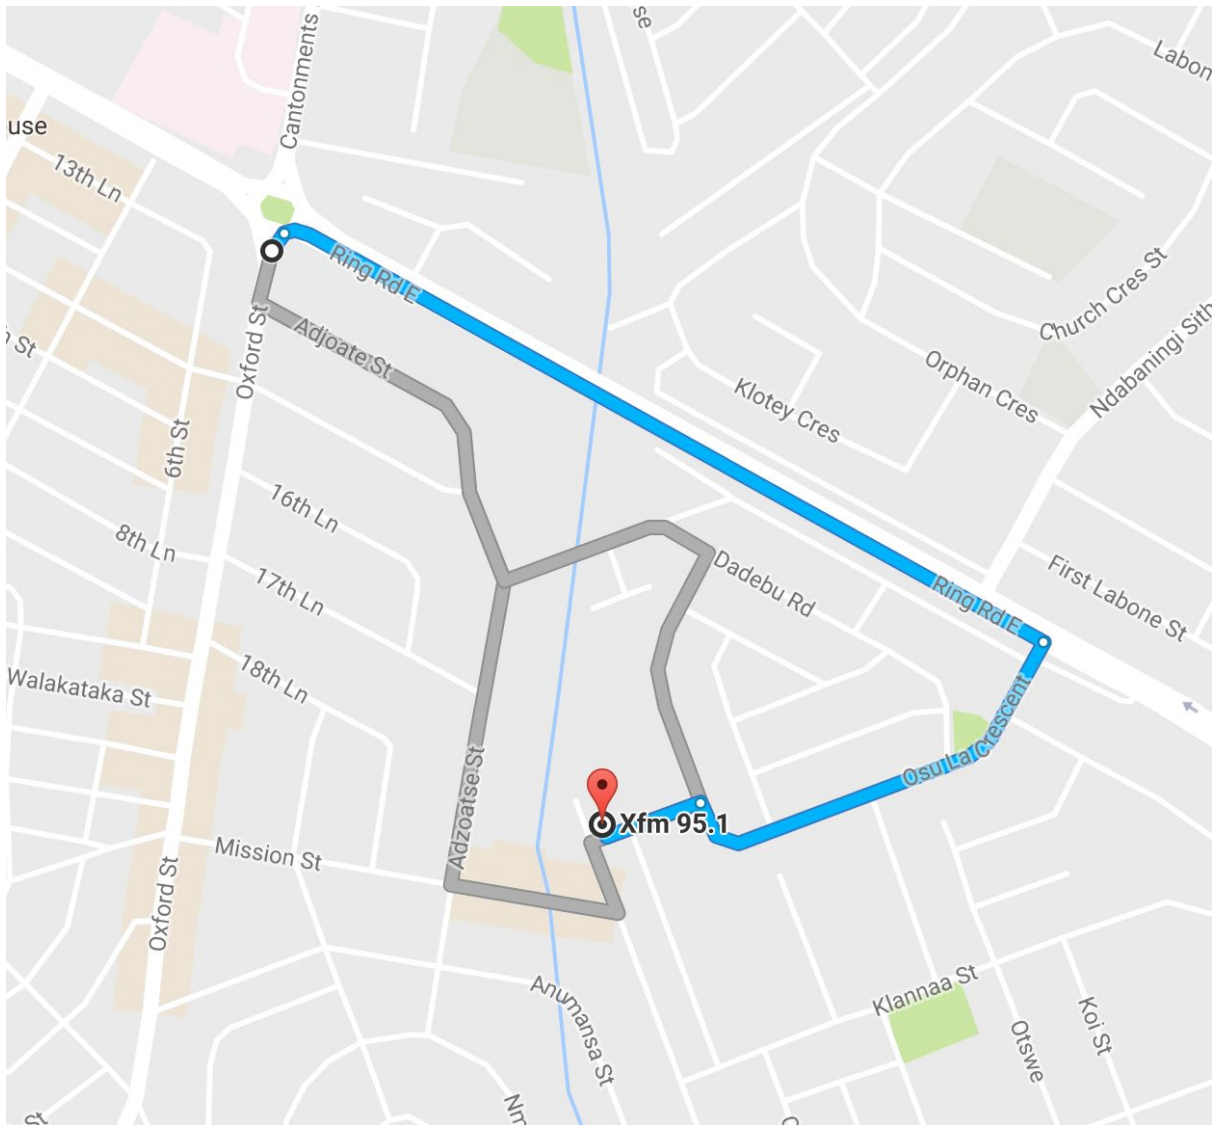

**GRFU Secretariat  
46 Okodan Road, Osu, Accra**

**From Danquah Circle Accra, Ghana**

Head northeast on Danquah Circle/Oxford St 27 m. At the roundabout, take the 1st exit onto Ring Rd E 1.1 km. Turn right onto Osu La Crescent 550 m. Turn left Destination will be on the right (Indicated on map as Xfm 95.1)

From Danquah Circle go down Oxford Street to Mission Street (Papaye interchange), turn left into Mission Street and go straight down to T-junction past Blue Gate. Turn left to end of Okodan Road. Destination on right (Indicated on map as Xfm 95.1)